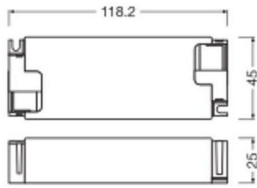

Specificaties Ledvance LED Driver Zigbee Direct Performance 30W 220-240V

[Bekijk product](#)

Algemene informatie

Artikelnummer	256383
EAN	4099854668654
Merk	Ledvance
Fabrikantnaam	LED DRIVER ZIGBEE DIRECT PERFORMANCE 30W 220-240V 0A7
Aantal in omdoos	1
Lampdirect All-in garantie	5 jaar

Technische Informatie

Techniek	Accessoire
Ecosystem Compatibility	Ledvance Smart+
Lighting Control	Zigbee
Netspanning (Volt)	220-240
Dimbaar	Dimbaar met ZigBee
VSA voor lamptype	LED
Input Voltage (V)	220-240
Output Voltage (V)	10-52V
Maximale Wattage Lamp	30
IP-Waarde	IP20 - Bijna Stofdicht
Kleur behuizing	Wit
Sensortype	Geen sensor